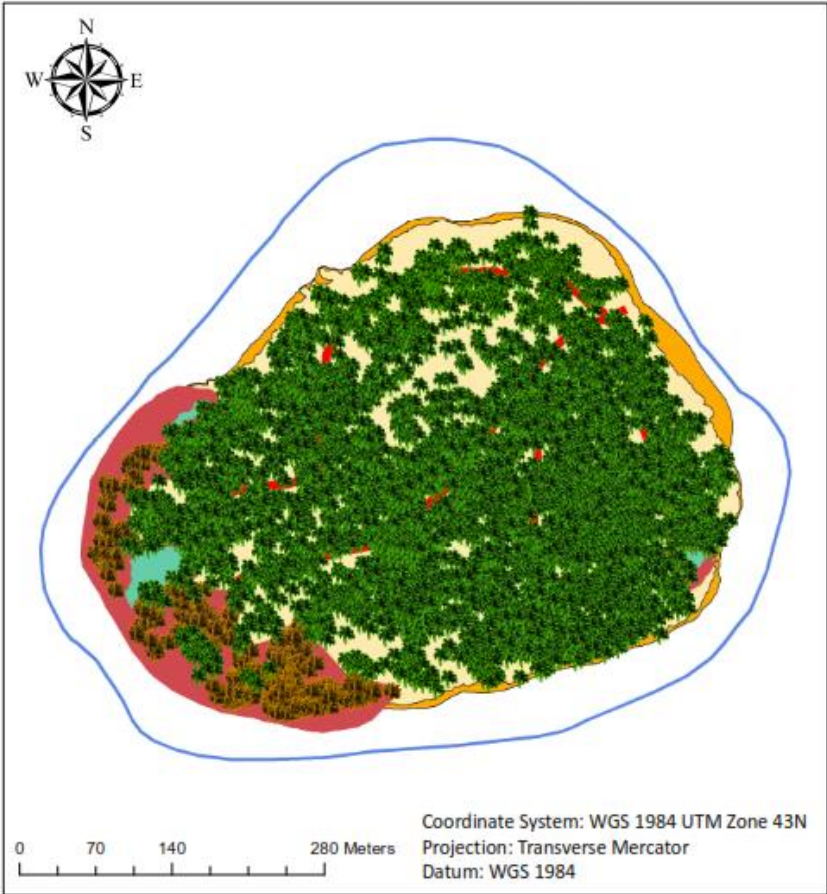

Olhugiri Resource Map

Legend

-  Palm_Trees
-  Roads
-  Lhos_Trees
-  Mangroves
-  Strict_Nature_Reserve
-  Vegetation_Line
-  Beach_Area
-  Reef_Flat

ERC - 2018

Olhugiri Resource Use and Strict Nature Reserve Map

Legend

- Mooring_Points
- Roads
- Mangroves
- Strict_Nature_Reserve
- Vegetation_Line
- Beach_Area
- Reef_Flat
- Picnic_Area

ERC - 2018