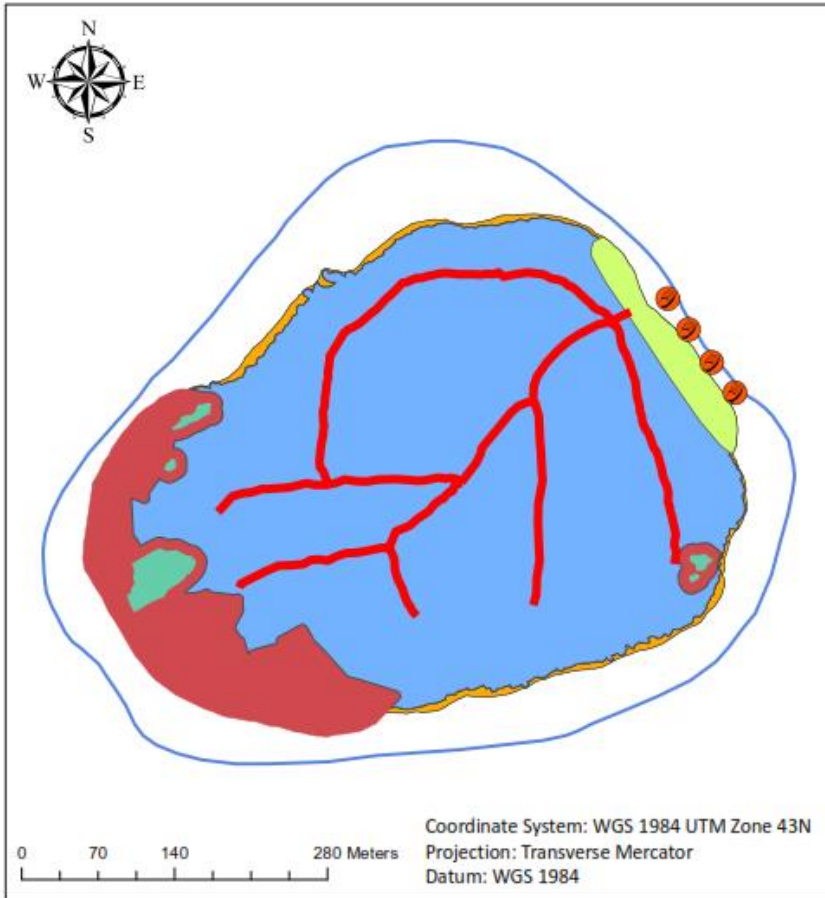

Olhugiri Resource Map

Legend

-  Palm_Trees
-  Roads
-  Lhos_Trees
-  Mangroves
-  Strict_Nature_Reserve
-  Vegetation_Line
-  Beach_Area
-  Reef_Flat

ERC - 2018

Olhugiri Resource Use and Strict Nature Reserve Map

Legend

- Mooring_Points
- Roads
- Mangroves
- Strict_Nature_Reserve
- Vegetation_Line
- Beach_Area
- Reef_Flat
- Picnic_Area

ERC - 2018